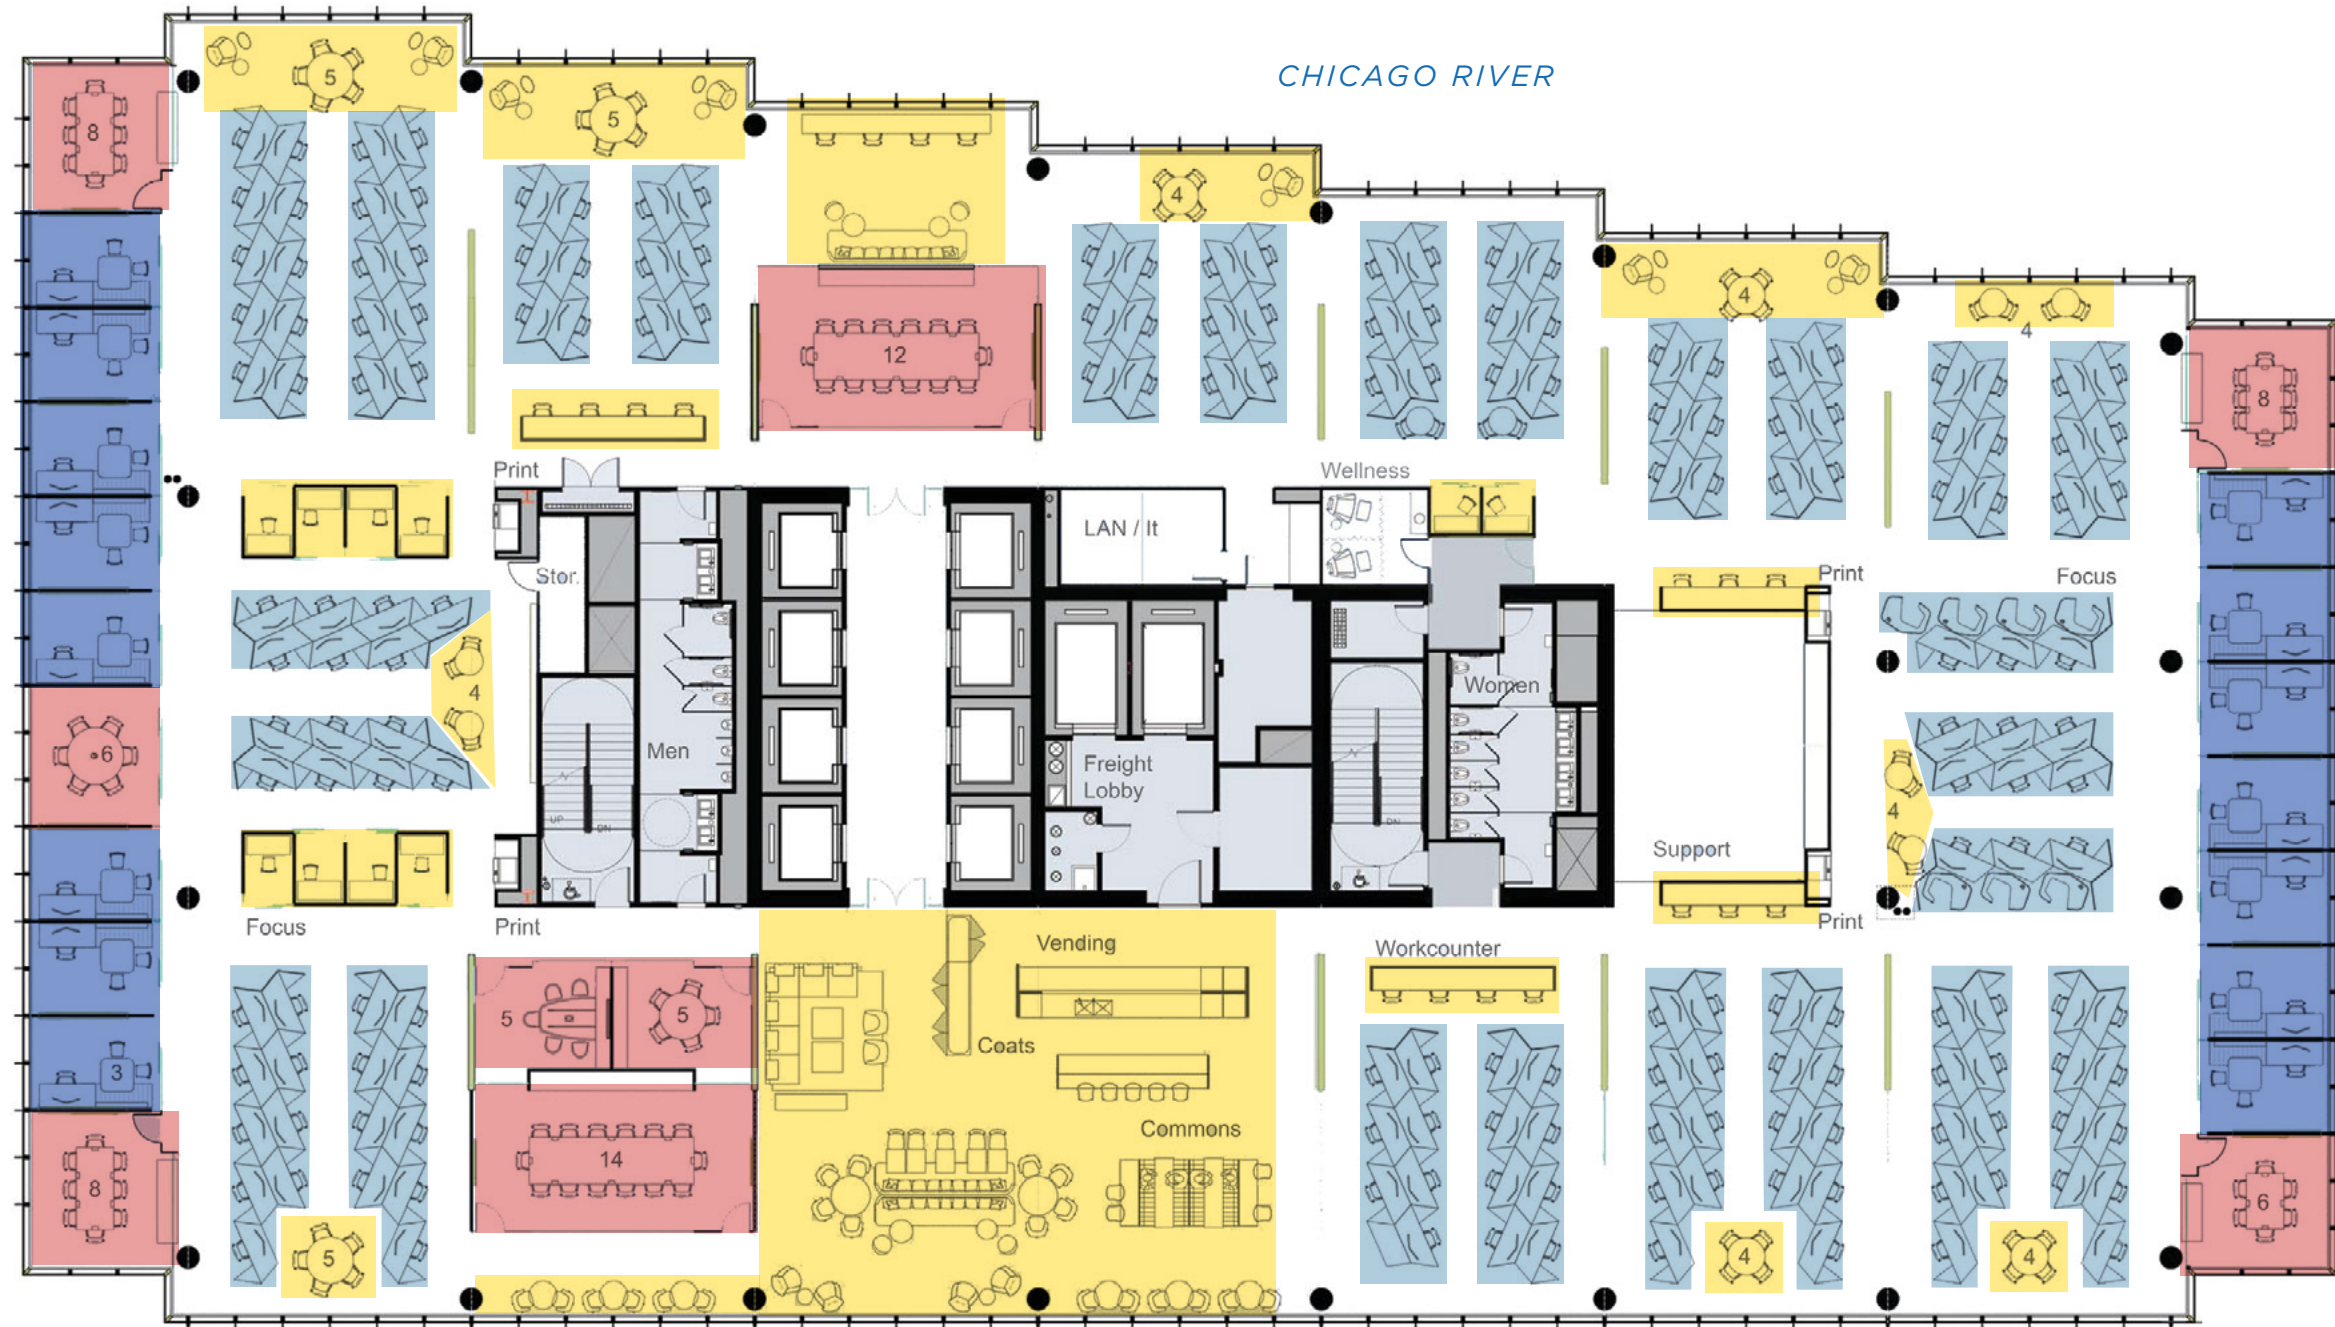

# PROFESSIONAL SERVICES - WINDOWLINE OFFICES

PROVEN EFFICIENCY - HIGH-RISE PLAN

NORTH WACKER DRIVE

SPACE	SEATS
PRIVATE OFFICE	15
BENCHING	175
CUBICLE	0
CONFERENCE	9
"WE" SPACE	27
<b>TOTAL RSF / EMPLOYEE</b>	<b>159</b>